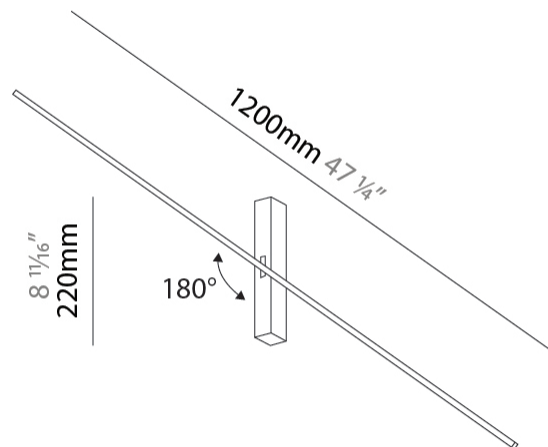

JUST BLACK LINE SURFACE

A33302-

base number LED
Dimming

1. To build a product code in our configurator select the specify button on the base model # product page
2. To build a manual product code on this datasheet choose from the options listed below in blue font and add the suffix to the base model #

GENERAL

Series: Just Black Line
Brand: Prolicht
Division: Architectural
Mounting Type: Surface
Mounting Location: Wall
Subcategory: Wall Effect

PHYSICAL

Shape: Rectangle
Length (mm): 1200
Length (in): 47 3/4
Width (mm): 30
Width (in): 1 3/16
Height (mm): 220
Height (in): 8 2/3
Light Distribution: Indirect
Fixture Finish: BLK
Fixture Material: Aluminum

ELECTRICAL

Lamp Type: LED (Zhaga Standard)
Input Wattage (W): 14.5
Total Output Wattage (W): 12.7
[Dimming: Non-Dimmable](#)
Driver Included: Yes
Driver Location: Integrated
Driver Type: Constant Current - Universal
Driver Class: Class 2
Input Voltage (V): 120 - 277
Constant Current (mA): 550
Upon Request: Tri-Mode Dimming

LED

Color Temperature (°K): 3000
Max. Delivered Lumen (lm): 736
CRI: >80 CRI
Lamp Life (hrs): 50000

OPTICAL

Beam Angle: 178
Adjustability: Fixed

RATINGS AND CERTIFICATIONS

Certified By: CSA Certified to UL and CSA Standards
IP rating: IP20

PROJECT
TYPE
SPECIFIER
QUANTITY
DATE