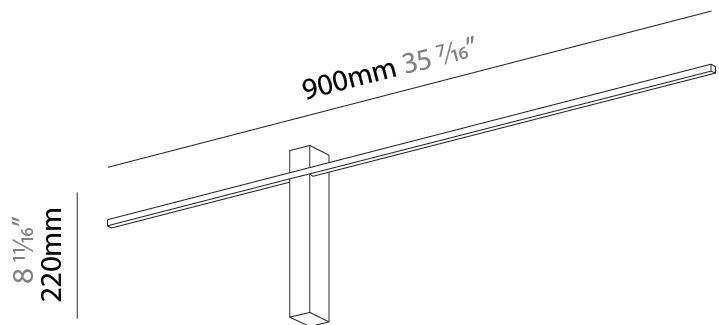

PROJECT
TYPE
SPECIFIER
QUANTITY
DATE

JUST BLACK LINE SURFACE

A33300-

base number LED
Dimming

1. To build a product code in our configurator select the specify button on the base model # product page
2. To build a manual product code on this datasheet choose from the options listed below in blue font and add the suffix to the base model #

GENERAL

Series: Just Black Line
Brand: Prolicht
Division: Architectural
Mounting Type: Surface
Mounting Location: Wall
Subcategory: Wall Effect

PHYSICAL

Shape: Rectangle
Length (mm): 900
Length (in): 35 7/16
Width (mm): 30
Width (in): 1 3/16
Height (mm): 40
Height (in): 1 9/16
Light Distribution: Indirect
Fixture Finish: BLK
Fixture Material: Aluminum

ELECTRICAL

Lamp Type: LED (Zhaga Standard)
Input Wattage (W): 11
Total Output Wattage (W): 10
Dimming: [Non-Dimmable](#)
Driver Included: Yes
Driver Location: Integrated
Driver Type: Constant Current - Universal
Driver Class: Class 2
Input Voltage (V): 120 - 277
Constant Current (mA): 400
Upon Request: Tri-Mode Dimming

LED

Color Temperature (°K): 3000
Max. Delivered Lumen (lm): 535
Nominal Lumen (lm): 535
CRI: >80 CRI
Lamp Life (hrs): 50000

OPTICAL

Beam Angle: 178
Adjustability: Fixed

RATINGS AND CERTIFICATIONS

Certified By: CSA Certified to UL and CSA Standards
IP rating: IP20