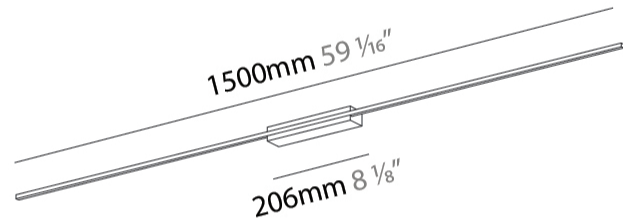

JUST BLACK LINE SURFACE

A33301-

base number LED
Dimming

1. To build a product code in our configurator select the specify button on the base model # product page
2. To build a manual product code on this datasheet choose from the options listed below in blue font and add the suffix to the base model #

GENERAL

Series: Just Black Line
Brand: Prolicht
Division: Architectural
Mounting Type: Surface
Mounting Location: Wall
Subcategory: Wall Effect

PHYSICAL

Shape: Rectangle
Length (mm): 1500
Length (in): 59 1/16
Width (mm): 30
Width (in): 1 3/16
Height (mm): 40
Height (in): 1 9/16
Light Distribution: Indirect
Fixture Finish: BLK
Fixture Material: Aluminum

ELECTRICAL

Lamp Type: LED (Zhaga Standard)
Input Wattage (W): 15
Total Output Wattage (W): 13.6
Dimming: Non-Dimmable
Driver Included: Yes
Driver Location: Integrated
Driver Type: Constant Current - Universal
Driver Class: Class 2
Input Voltage (V): 120 - 277
Constant Current (MA): 580
Upon Request: Tri-Mode Dimming

LED

Color Temperature (°K): 3000
Max. Delivered Lumen (lm): 776
CRI: >80 CRI
Lamp Life (hrs): 50000

OPTICAL

Beam Angle: 178
Adjustability: Fixed

RATINGS AND CERTIFICATIONS

Certified By: CSA Certified to UL and CSA Standards
IP rating: IP20

PROJECT	_____
TYPE	_____
SPECIFIER	_____
QUANTITY	_____
DATE	_____